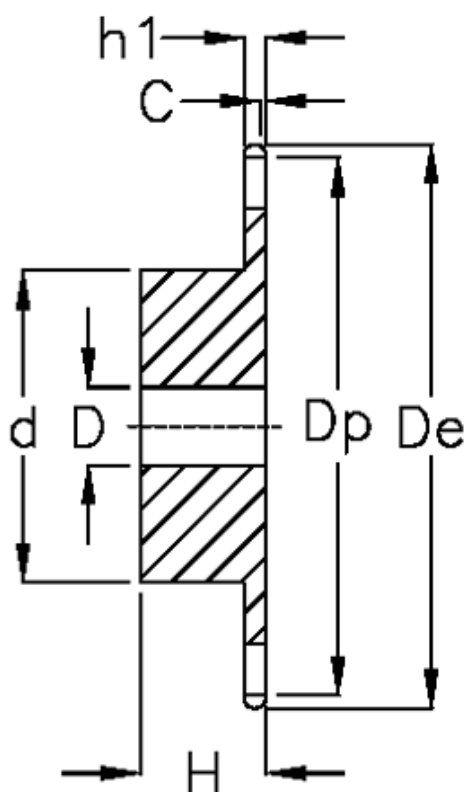

Article number: 616011005023

Description: Sprocket 08 B-1 Z=23 simplex
predrilled

Measures

C = 1.3

d = 70

D = $14 \pm 0,5$

De = 98.2

Dp = 93.27

For chain size = 1/2" x 5/16"

For chain type = 08 B-1

H = 28

h1 = 7.2

Number of teeth = 23